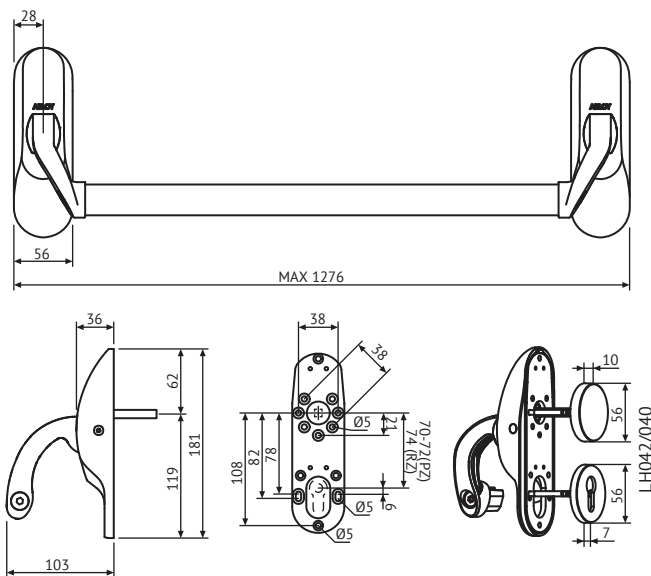

ABLOY® PBE011 Panic bar

Product description

Compatible with DIN standard lock cases. Tested and certified with ABLOY Electric locks. Tested and certified according to EN1125 with more than 1 million cycles.

PBE011 includes outside security cover plate LH040 (solid door) or LH0730 (narrow stile door) depending door type. Cover plate can be also covered by outside handle plate type LH0421 (outside handle solid door) or LH0751 (outside handle narrow stile door) which is ordered separate.

Technical data

Material PBE011	Bar: Stainless steel (316) Operating units: Zinc Operating unit covers: Zinc Fitting parts: Steel
Material LH042/040/0750/0730	Brass
Surfaces	Chrome (Cr), Satin chrome (HCr), Brushed nickel (Niha), Antimicrobial-coating ACTIVE Val/Mus/Har/Gra
Standards	EN1125
Door thicknesses	40–60mm, 60–80mm, 80–100mm
Suitable for fire doors	Yes
Delivery batch	1 bar
Product code	PBE011

Solid door