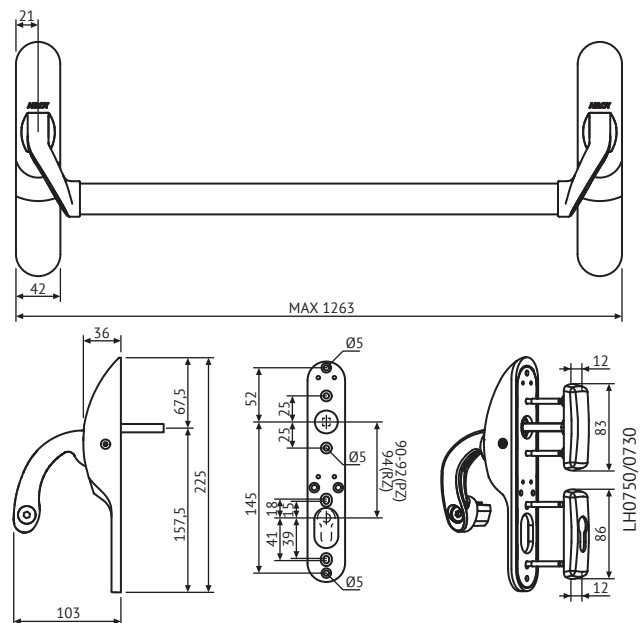

Narrow stile door

This content is protected by Intellectual Property Rights Laws. The title to the content shall not pass to you, and instead shall remain with Abloy Oy or a third party holding the title. Abloy develops continuously the products and solutions offered. Therefore, the information contained in the document is subject to change without notice. ABLOY PROVIDES THIS CONTENT ON AN "AS IS" BASIS WITHOUT ANY WARRANTIES OF ANY KIND, EXPRESS, IMPLIED, OR STATUTORY."