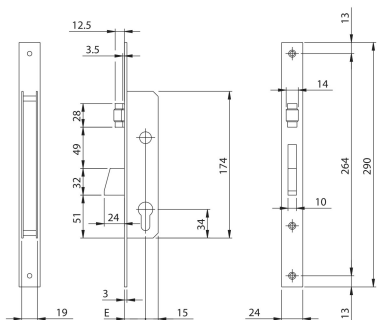

Code

Multiple
package
Single
package

Min. ord.

Electa stainless steel front plate mm 24

Mortice lock for metal frames, LATERAL LOCKING, operating with European profile cylinder.
Front plate mm **290x24x3** in STAINLESS STEEL. Rotating DEADBOLT with mm 24 throw.
Separate **REVERSIBLE AND ADJUSTABLE LATCHBOLT** 10 to 15 mm
Latchlocking by key or handle follower mm 8.
2 escutcheons. Nylon front plate supports. Fixing screws. Instruction sheet.
Accessories to be ordered separately: Striking plates

Backset mm 25	781251B	1	10	10
Backset mm 30	781301B	1	10	10
Backset mm 35	781351B	1	10	10

Mortice lock for metal frames, LATERAL LOCKING, operating with European profile cylinder.
Front plate mm **290x24x3** in STAINLESS STEEL.
Rotating **DEADBOLT** with mm 24 throw. Adjustable roller
2 escutcheons. Nylon front plate supports. Fixing screws. Instruction sheet.
Accessories to be ordered separately: Striking plates

Backset mm 25	781252B	1	10	10
Backset mm 30	781302B	1	10	10
Backset mm 35	781352B	1	10	10