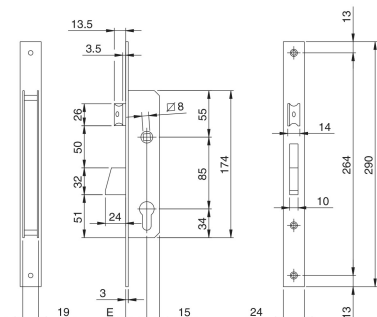

Code

Multiple
package
Single
package

Min. ord.

Electa stainless steel front plate mm 24

Mortice lock for metal frames, LATERAL LOCKING, operating with European profile cylinder.
Front plate mm **290x24x3** in STAINLESS STEEL. Rotating DEADBOLT with mm 24 throw.
Separate **REVERSIBLE AND ADJUSTABLE LATCHBOLT** 10 to 15 mm
Latchlocking by key or handle follower mm 8.
2 escutcheons. Nylon front plate supports. Fixing screws. Instruction sheet.
Accessories to be ordered separately: Striking plates

Backset mm 25	781251B	1	10	10
Backset mm 30	781301B	1	10	10
Backset mm 35	781351B	1	10	10

Mortice lock for metal frames, LATERAL LOCKING, operating with European profile cylinder.
Front plate mm **290x24x3** in STAINLESS STEEL.
Rotating **DEADBOLT** with mm 24 throw. Adjustable roller
2 escutcheons. Nylon front plate supports. Fixing screws. Instruction sheet.
Accessories to be ordered separately: Striking plates

Backset mm 25	781252B	1	10	10
Backset mm 30	781302B	1	10	10
Backset mm 35	781352B	1	10	10