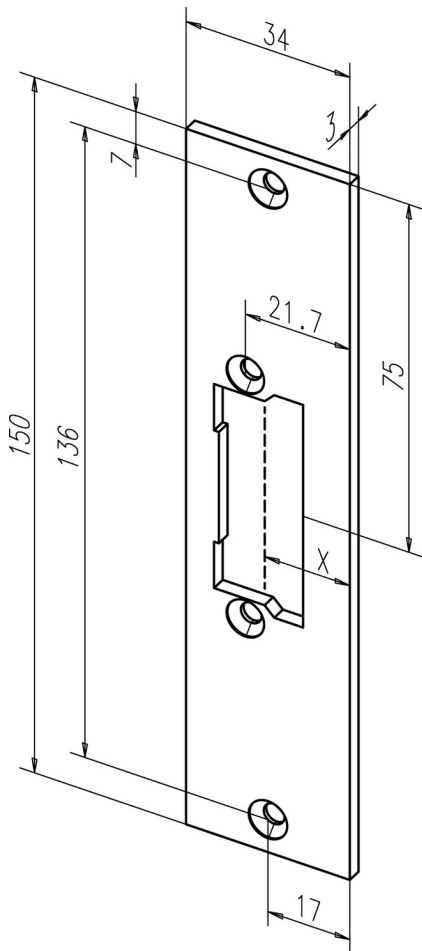

Short flat strike plate ----- 21C35-01

Product description

Flat striking plate without dead bolt cutout.

Overview of Advantages

- Suitable for left and right handed doors
- For conventional effeff ProFix®2 electric strike models of the series 118.13

Scope of delivery

- 1 flat strike plate

Technical data

Length	150 mm
Width	34 mm
Thickness	3 mm
X measurement	13,4 - 16,4 mm
Dead bolt cutout	No

Article number	-----21C35-01
EAN	4042203412705